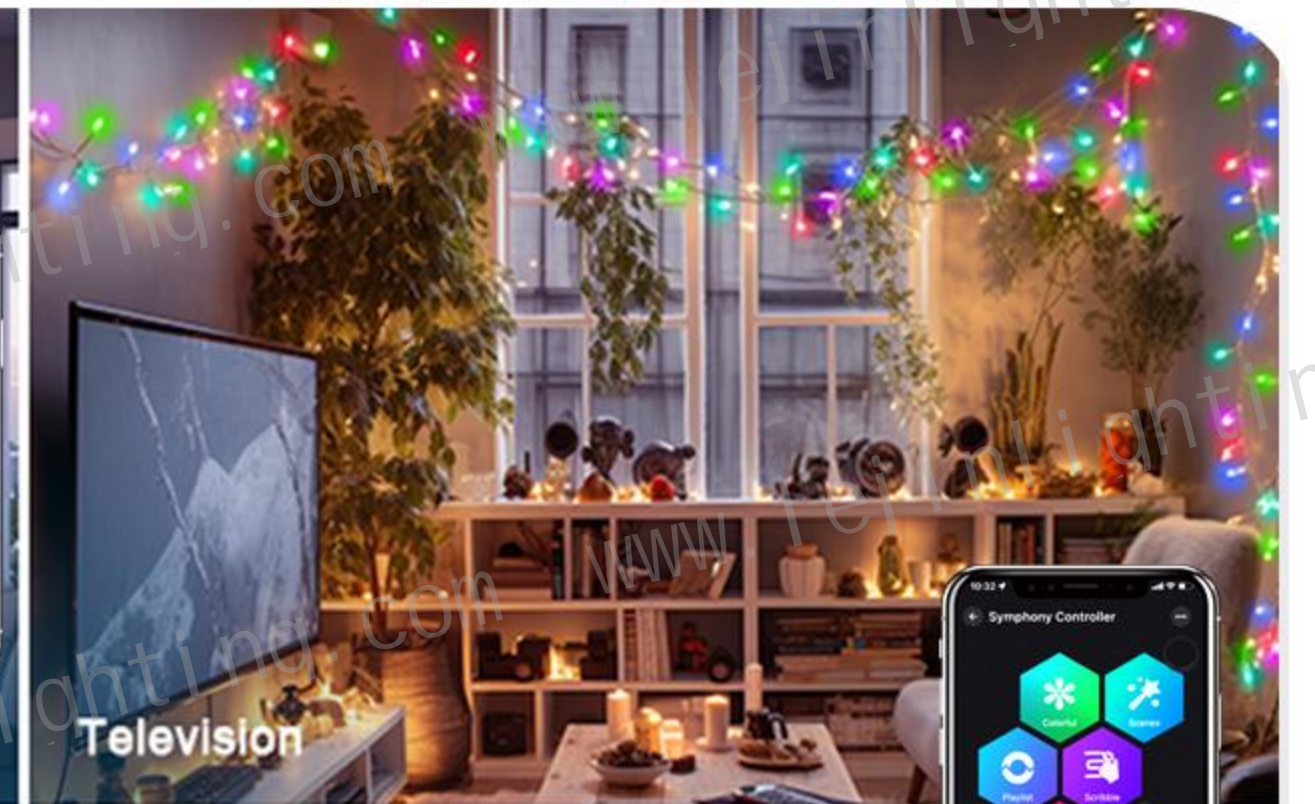

SMART LIGHT- APPLICATION DISPLAY