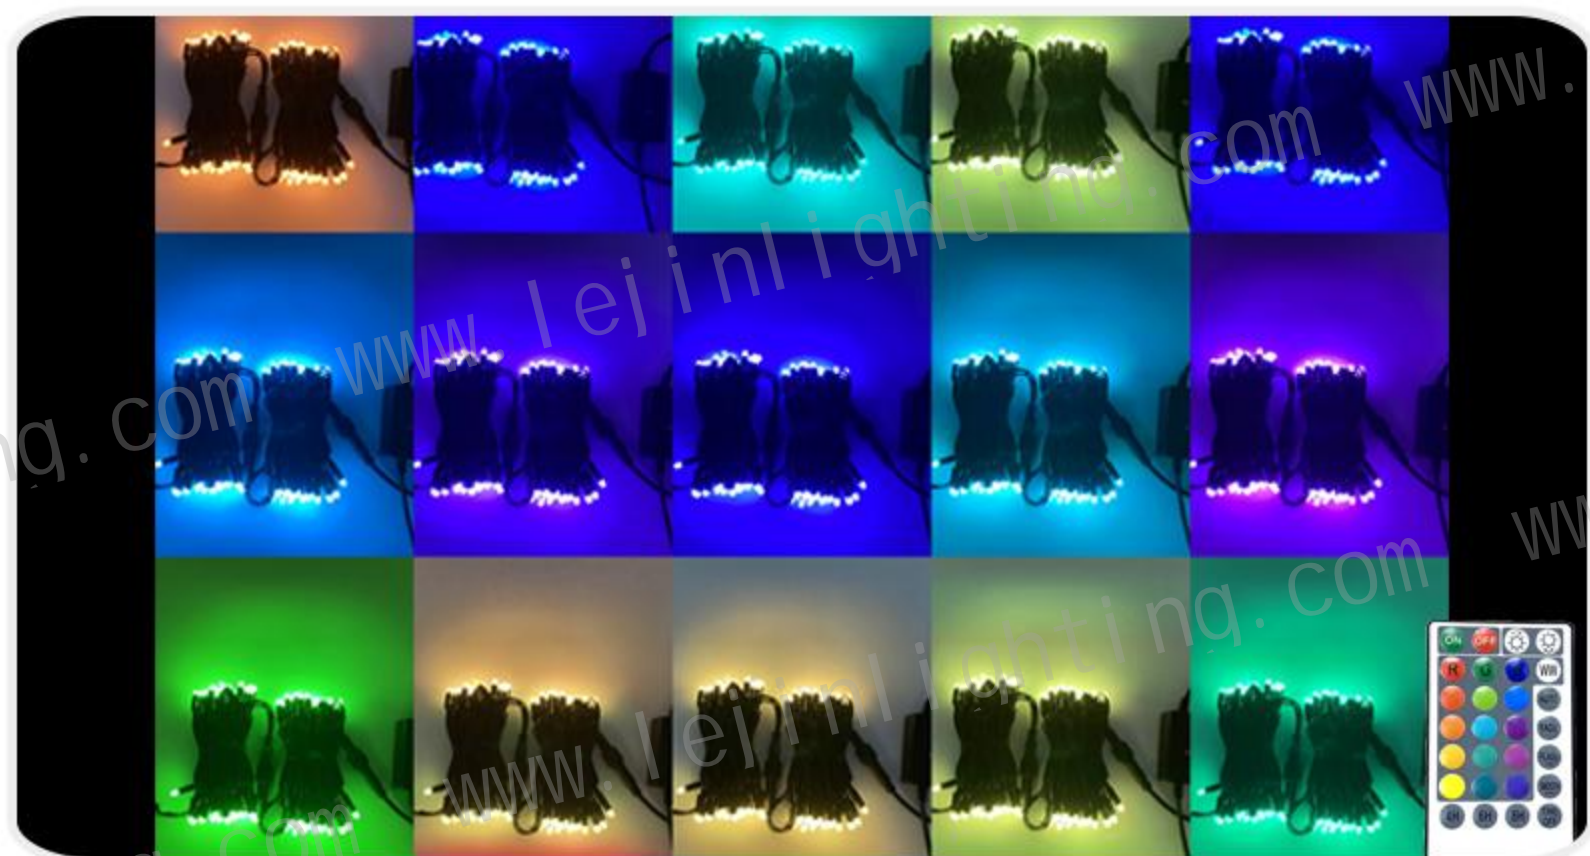

A/B RGB STRING LIGHT

SPECIFICATION

Length (M)	No. of Light	Light color	Voltage (V)	Power (W)	IP Rating
5	48	Customizable	66V	3.84	IP65
Inner box/cm³		Carton/cm³		Set/Carton	GW/KG
18*9*13		48*38*28		20	13