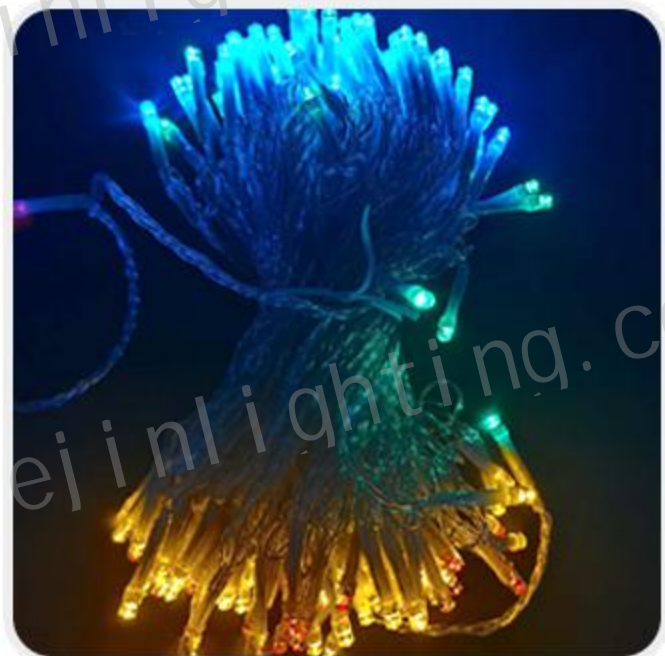

DUAL COLOR CHANGING STRING LIGHT RUBBER

SPECIFICATION

Length (M)	No.of Light	Light color	Voltage (V)	Power (W)	IP Rating
10	100	Customizable	4.5V	6	IP44
Inner box/cm³		Carton/cm³		Set/Carton	GW/KG
18*9*13		47*38*28		20	13

SPECIFICATION

Length (M)	No.of Light	Light color	Voltage (V)	Power (W)	IP Rating
10	100	Customizable	100-240V	4.5	IP65
Inner box/cm³		Carton/cm³		Set/Carton	GW/KG
20.5*10*14.5		53*43*16		10	12.5

Note: We can be customized according to customer demand