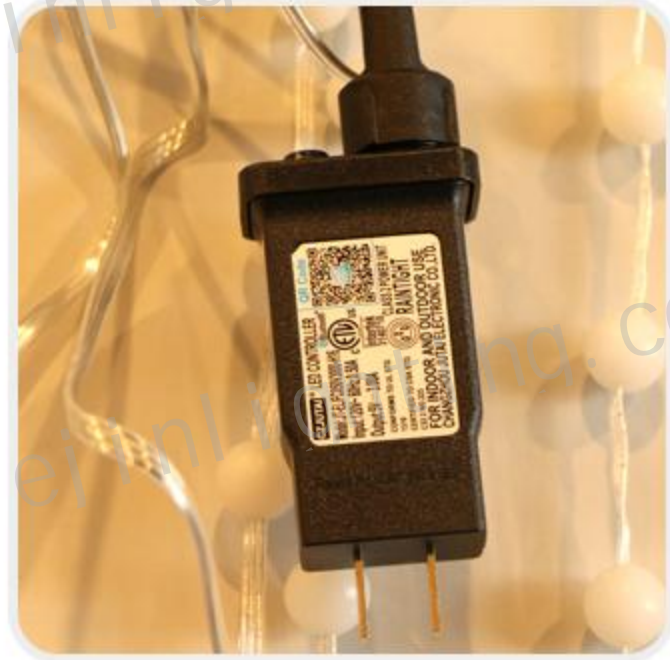

SPECIFICATION

Length (M)	No. of Light	Light color	Voltage (V)	Power (W)	IP Rating
1*1	400	RGB	5V	15	IP65
Inner box/cm³		Carton/cm³		Set/Carton	GW/KG
25*25*10		63*27*27		6	11

Note: We can be customized according to customer demand