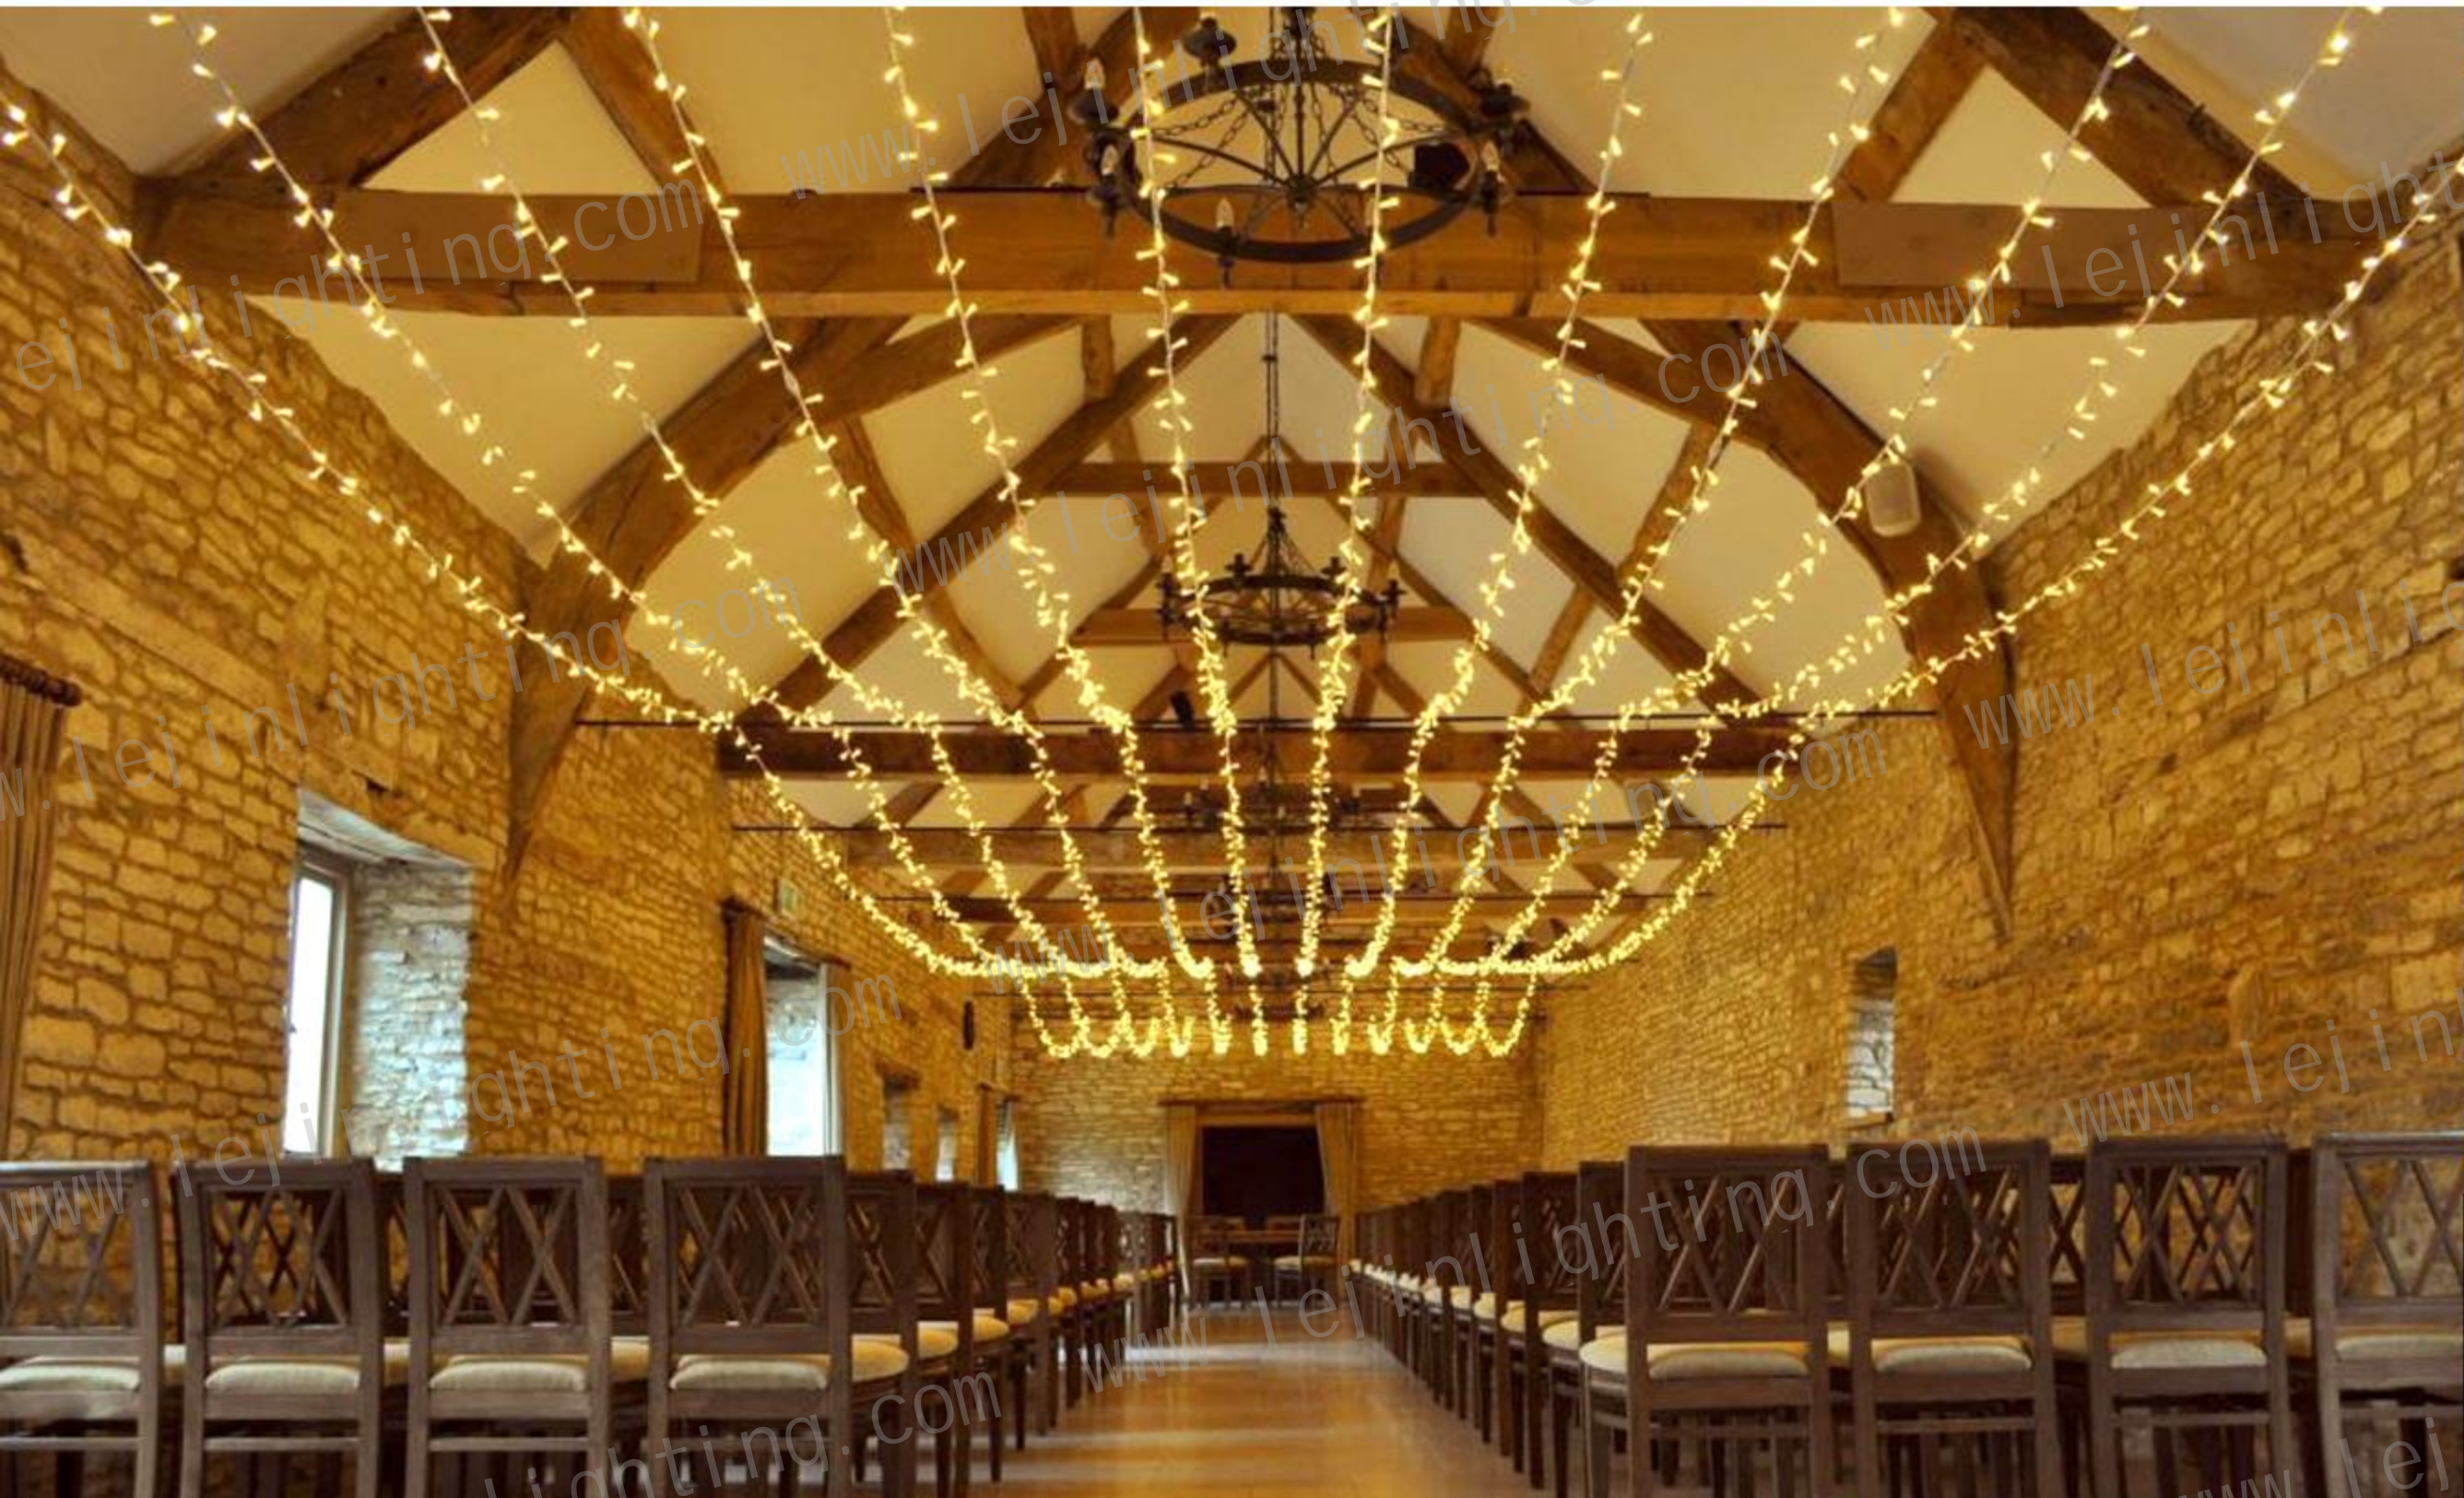

LEJIN HOLIDAY LIGHTING