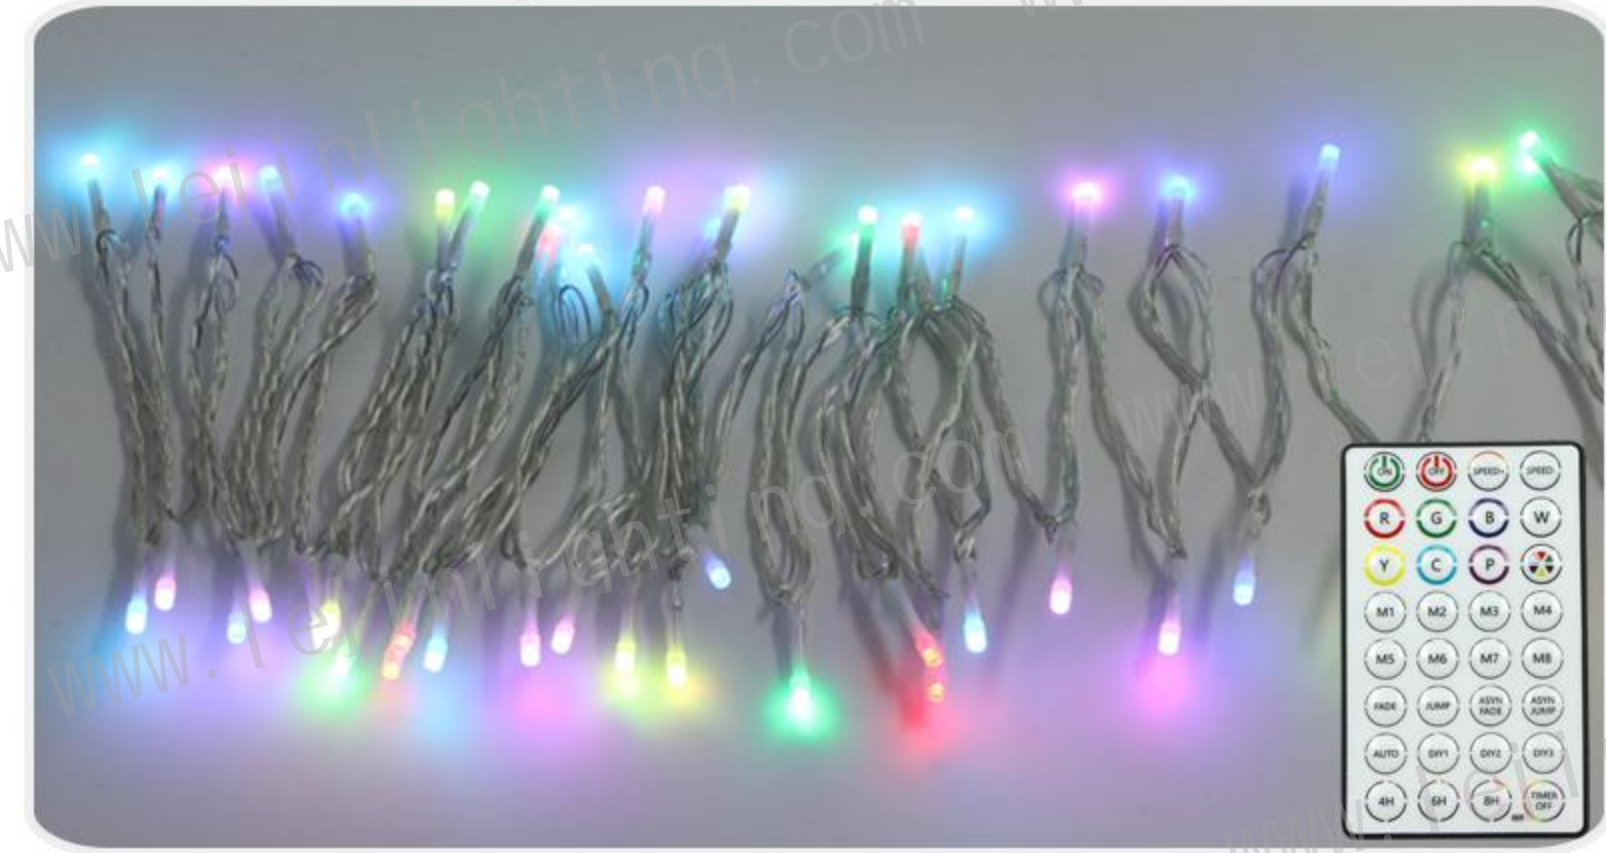

RGB WITH CODING 32 KEYS REMOTE 31V LED STRING LIGHT (SEQUENTIAL CODE)

SPECIFICATION

Length (M)	No.of Light	Light color	Voltage (V)	Power (W)	IP Rating
10	100	Customizable	5V	5	IP44
Inner box/cm³		Carton/cm³		Set/Carton	GW/KG
18*9*10		48*38*22		20	11

SPECIFICATION

Length (M)	No.of Light	Light color	Voltage (V)	Power (W)	IP Rating
10	100	Customizable	31V	9	IP44
Inner box/cm³		Carton/cm³		Set/Carton	GW/KG
18*9*10		48*38*22		20	11

Note: We can be customized according to customer demand