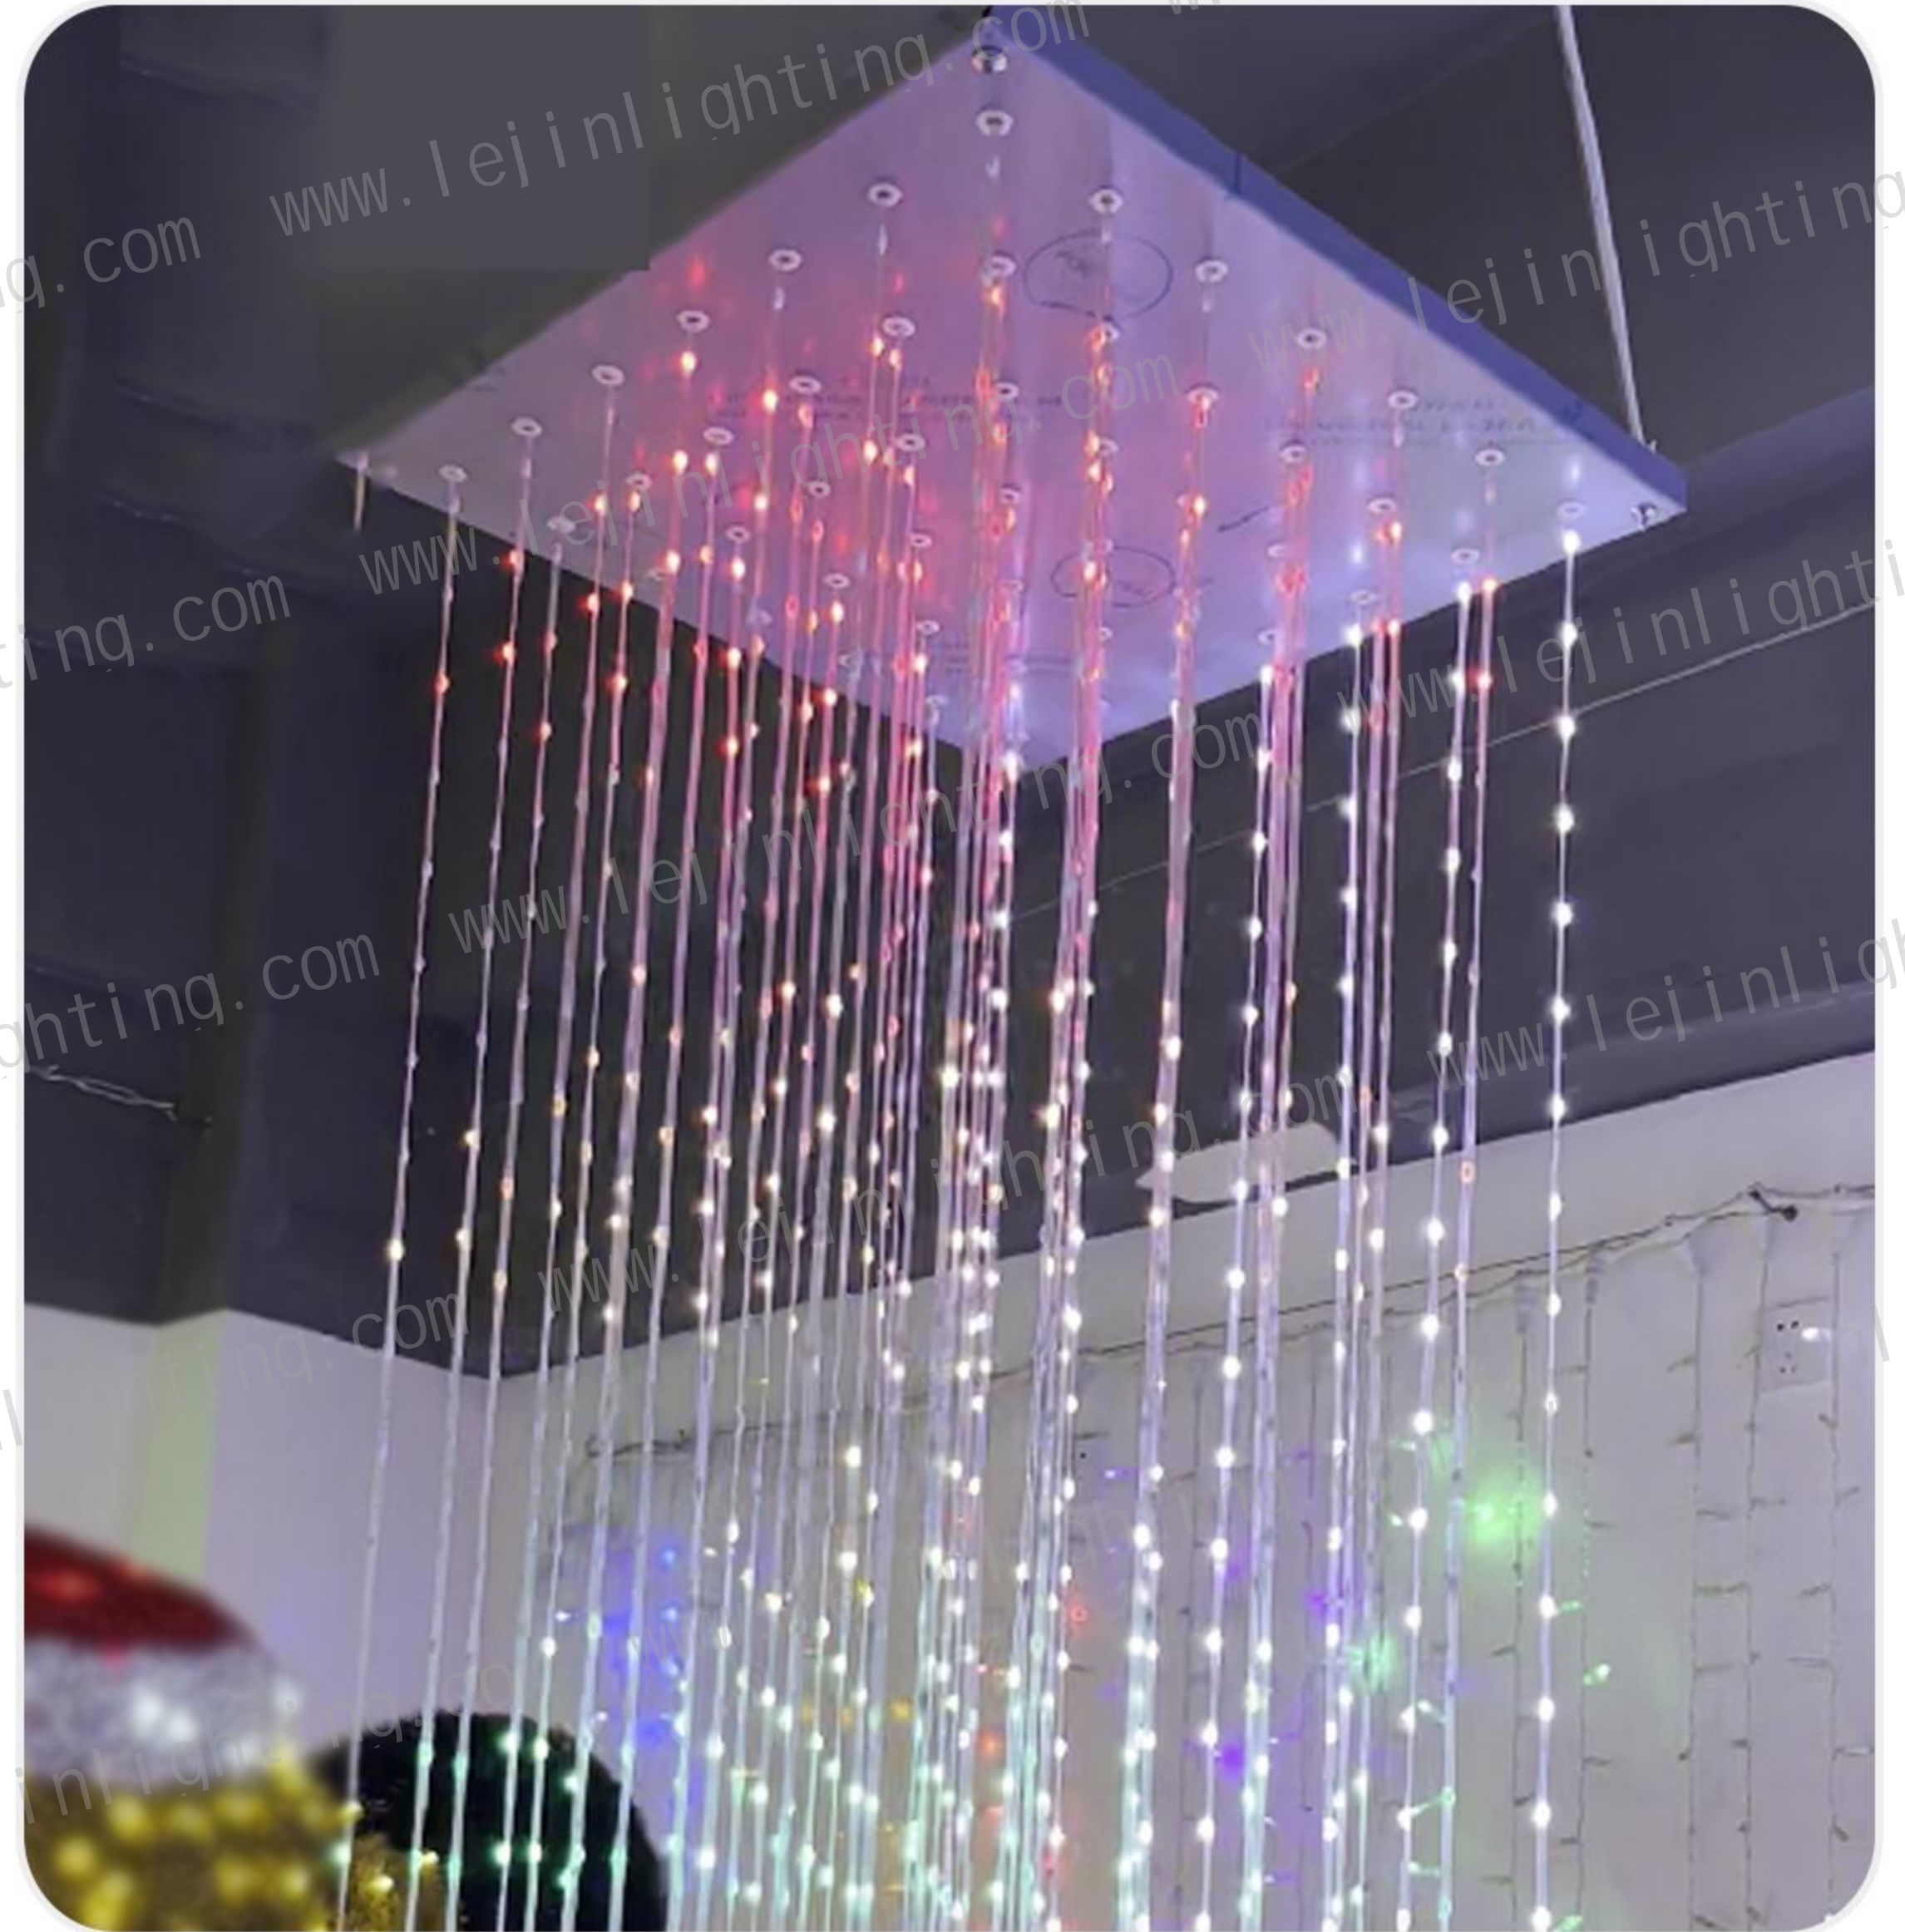

Note: We can be customized according to customer demand