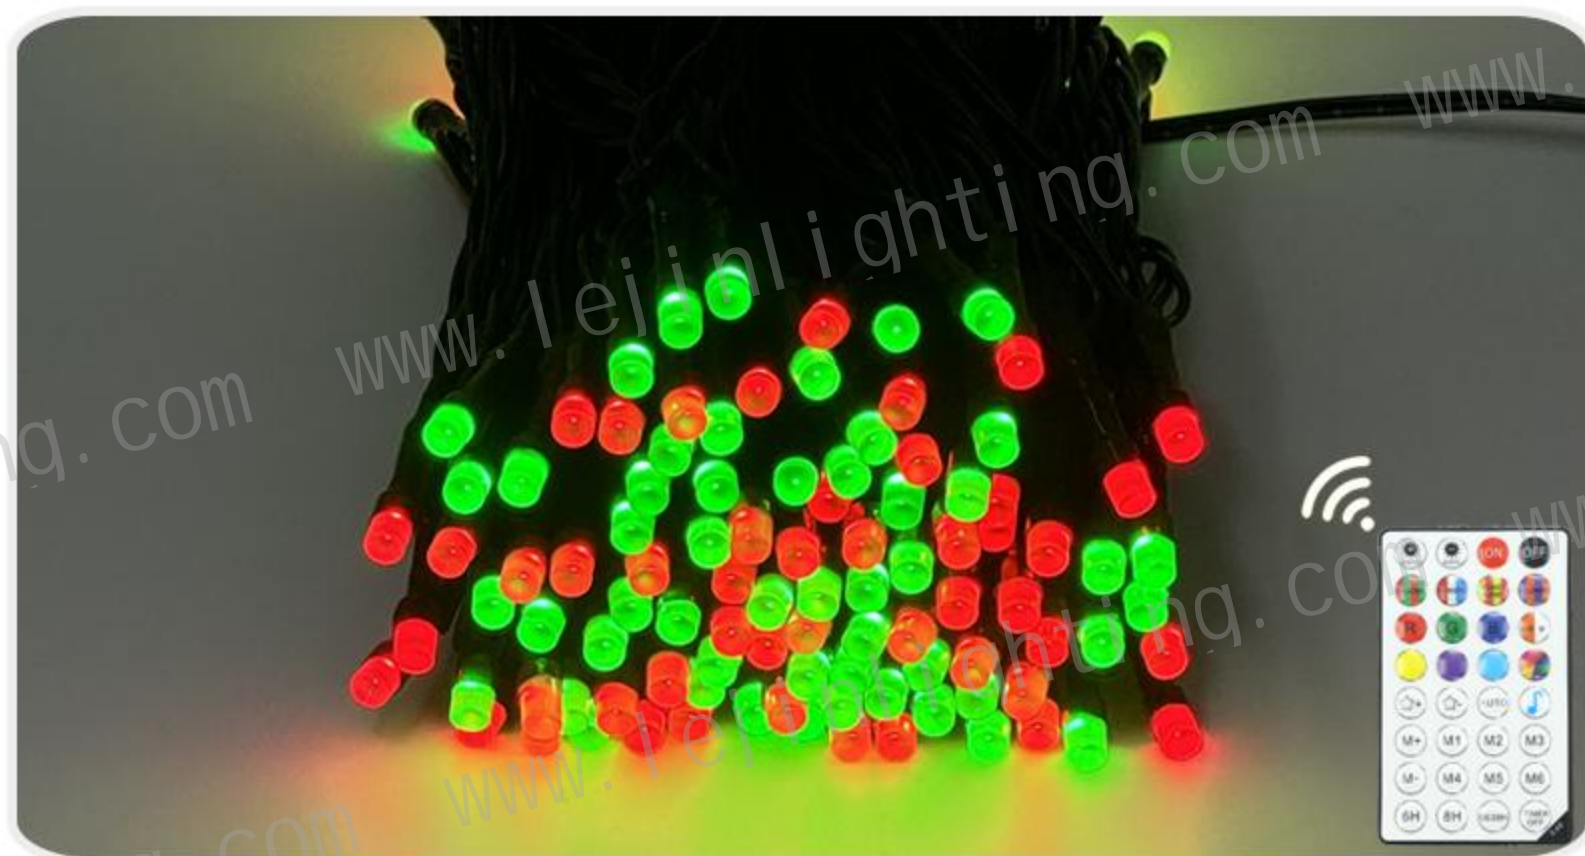

RGB SMART STRING LIGHT (LJ-1314)