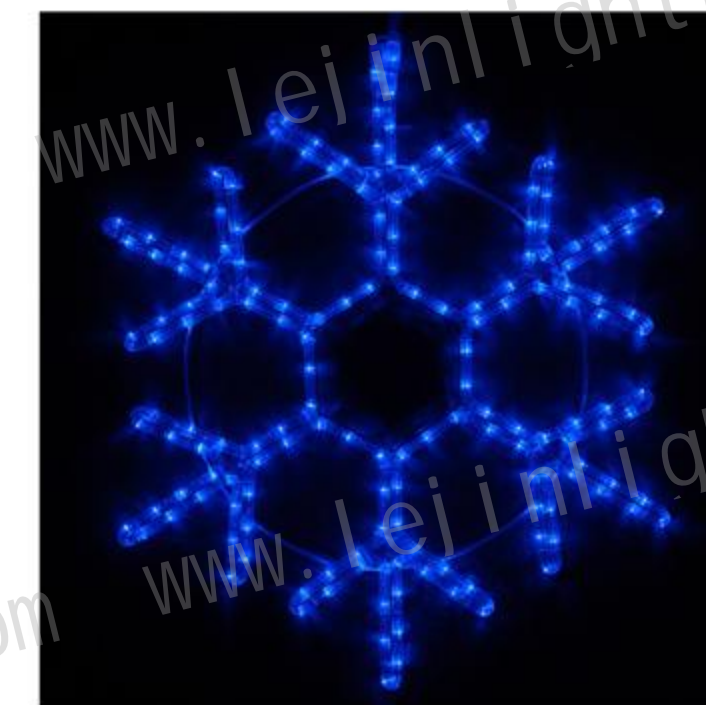

CHRISTMAS DECORATIVE LIGHT SERIES

SNOWFLAKE

01

Snowflake shaped lights have become an excellent choice for winter decoration due to their unique design and exquisite craftsmanship. Each snowflake is lifelike, as if it were a real snowflake falling, bringing a strong winter atmosphere to the space.

Note: We can be customized according to customer demand

80*80